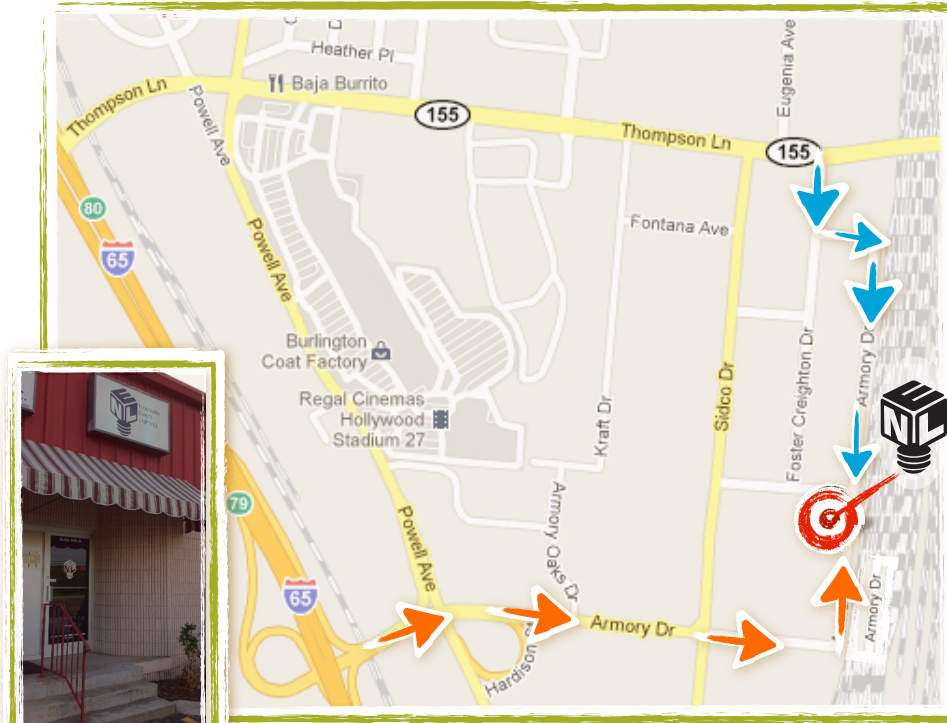

Locating Nashville Event Lighting

2969 Armory Drive, Suite 400B Nashville, TN 37204

615.414.6724

Info@NashvilleEventLighting.com

If Locating Us From Interstate 65

- Exit onto **Armory Drive**
(Do not make *any* turns -- not onto Powell or Sidco)
- Remain on Armory Drive** until it hooks to the left at the railroad tracks
- We will be on the left

If Locating Us From Thompson Lane

- Turn **South** onto **Foster Creighton Drive**
(Across the street from Wells Fargo)
- Take the first **Left** onto **Armory Drive**
- We will be down on the right